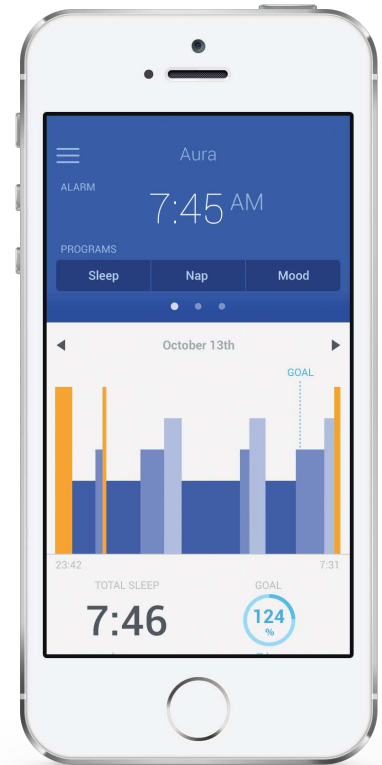

## Sleep Sensor

- To be placed under mattress under the user's chest area
- Washable textile cover for perfect fit in a bedding environment
- 4m-cable with fabric finish for airwave-free connection
- Monitors sleep cycles of one person (also works in a bed with two persons)

## Connectivity

- Wi-Fi 802.11 b/g/n
- Bluetooth / Bluetooth Low Energy (Bluetooth Smart Ready)
- Spotify Connect™: enjoy your Spotify music on the Aura speaker\*
- Three USB ports: two ports for connecting up to two Withings Aura Sleep Sensor, one port for smartphone charger function

## Sensors

- Sleep sensor (assess your sleep cycle through the monitoring of your body movements, heart rate, and respiration rate)
- Automatic detection of presence in bed
- Room temperature measurement
- Room light level measurement
- Room sound level measurement

Minimum requirements:

- Wi-Fi access (2.4Ghz)
- iOS 7+ or Android 4.3+