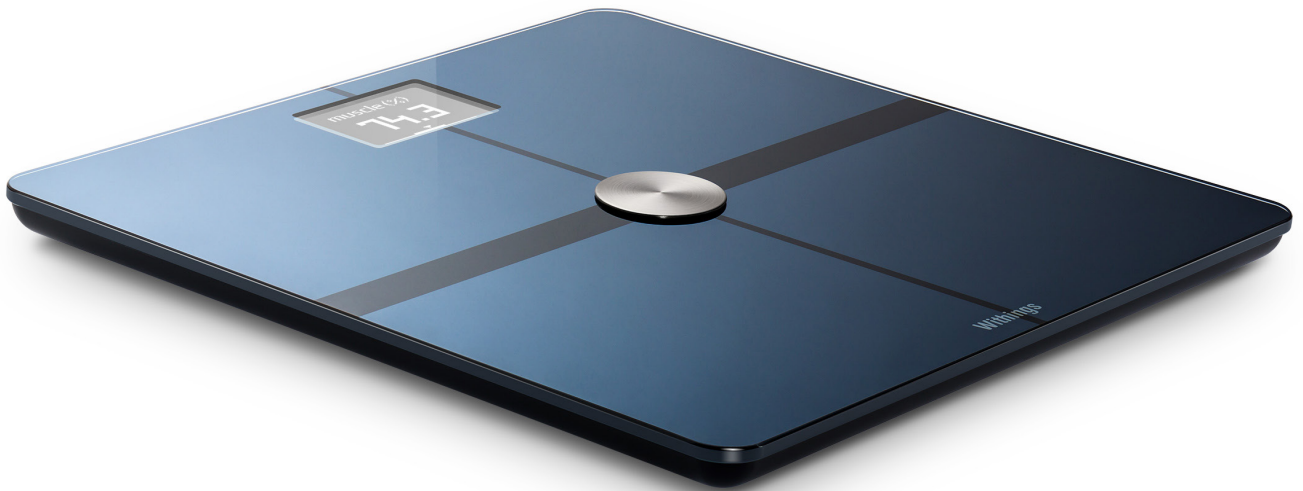

# Body

## BODY COMPOSITION Wi-Fi SCALE

Available colors:

Black White

### Display

- Large, easy-on-the-eye graphical display (2.4" x 1.6"), 128x64 pixels
- High-contrast lighting
- Weight units: kg, lb, stlb